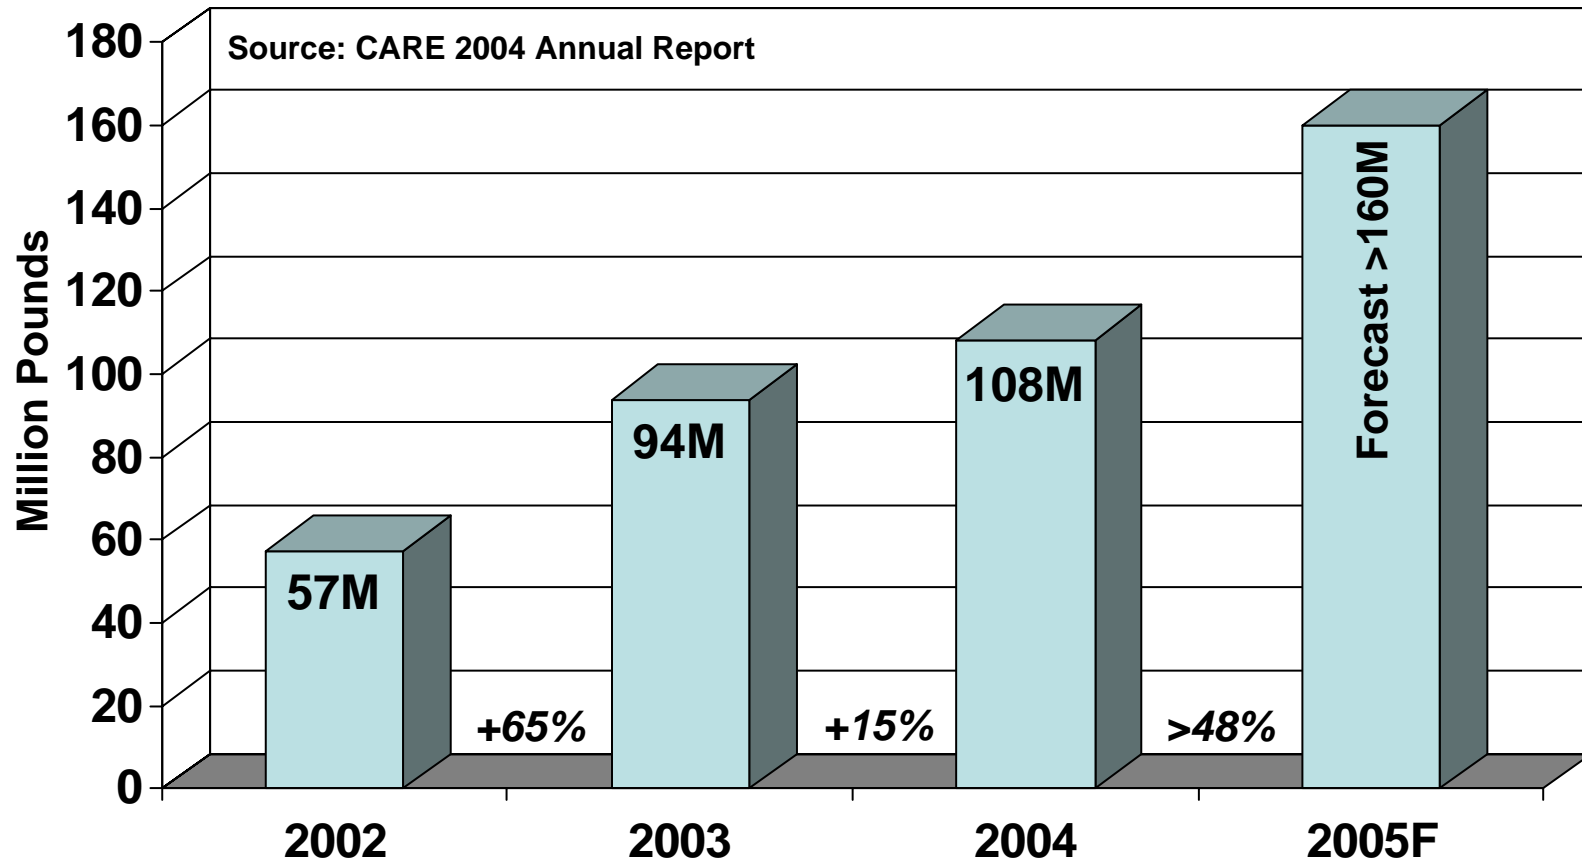

CARE Update

4th Annual Conference

Robert Peoples
Executive Director
May 3, 2006

Fall 2004 Progress - Landfill Diversion of PC Carpet

Cumulative diversion since 2002 - over 400M pounds

2005 Official Results

Source: CARE 2005 Annual Report

Cumulative diversion since 2002 - over 465M pounds