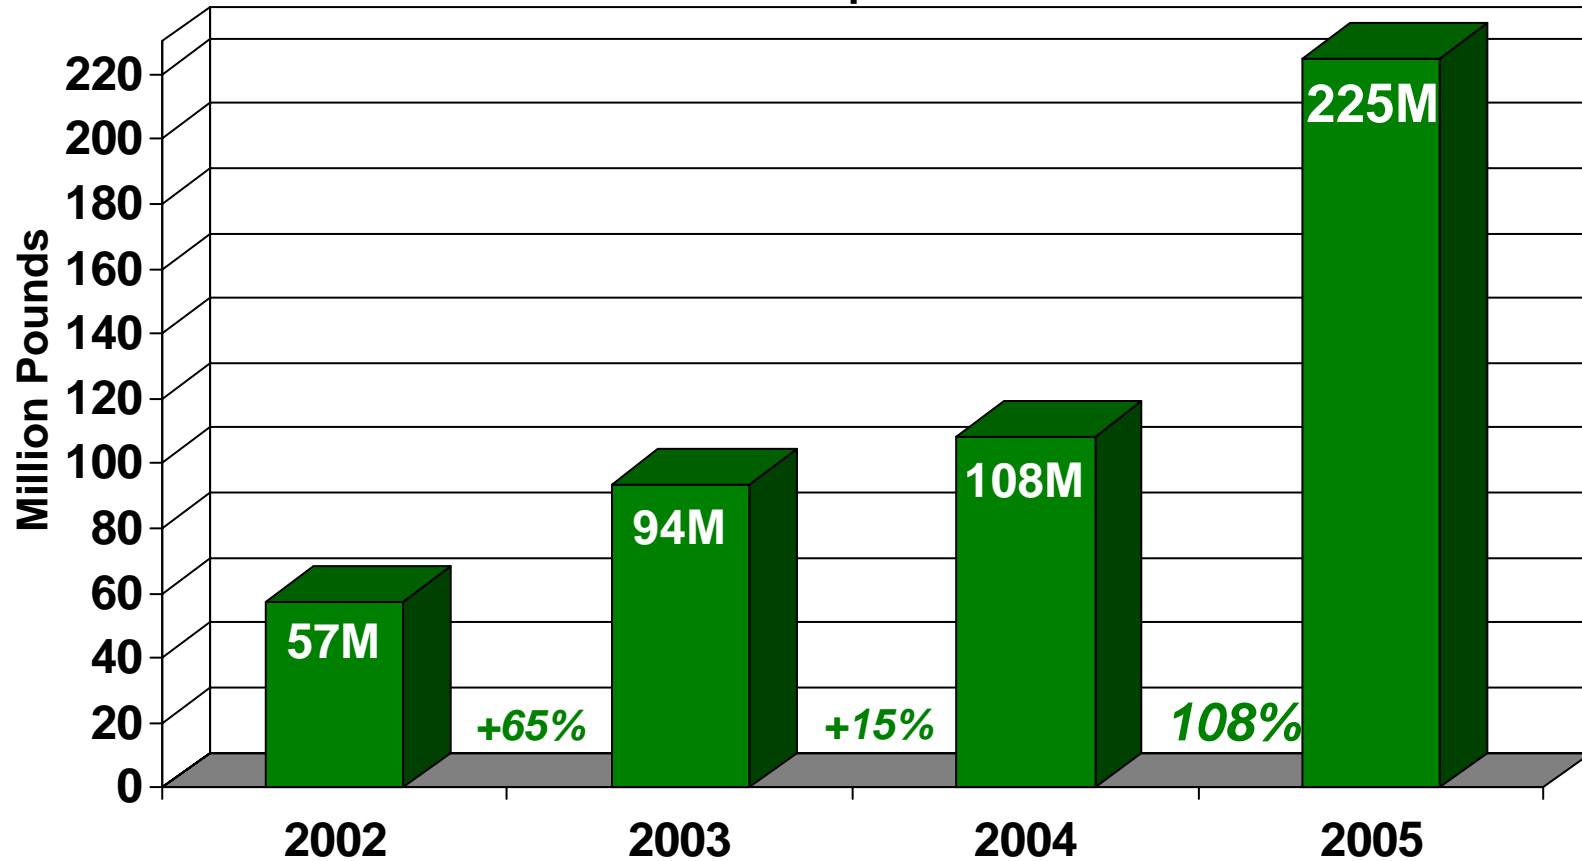

CARE Update

4th Annual Conference

Robert Peoples
Executive Director
May 3, 2006

Fall 2004 Progress - Landfill Diversion of PC Carpet

Cumulative diversion since 2002 - over 400M pounds

2005 Official Results

Source: CARE 2005 Annual Report

Cumulative diversion since 2002 - over 465M pounds