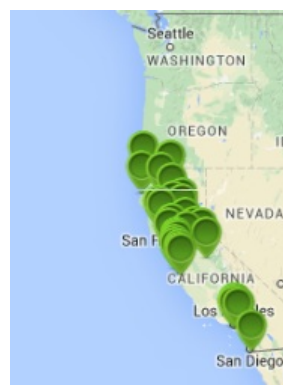

### Stakeholder Workshops Reveal Challenges to Carpet Recycling, Gather Input

Representatives from industry and government concerned about the future of carpet recycling in California gathered for the second annual California Carpet Stewardship Program Stakeholder Workshops held in Lakewood (July 14) and Sacramento (July 15). See more and download the presentations on [our blog](#). Input from the Workshops and the upcoming presentation at CRRA will be compiled and presented to the September meeting of CARE's Sustainable Plan Committee (SPC), which oversees the California program.

### Collector Map Updated and Improved

The Carpet Collector map on CARE's website has been updated and improved. The new tool allows anyone seeking to responsibly dispose of used carpet to search for a site by name, city or zip code, and provides more information on hours of operation, tipping fees and types of carpet accepted.