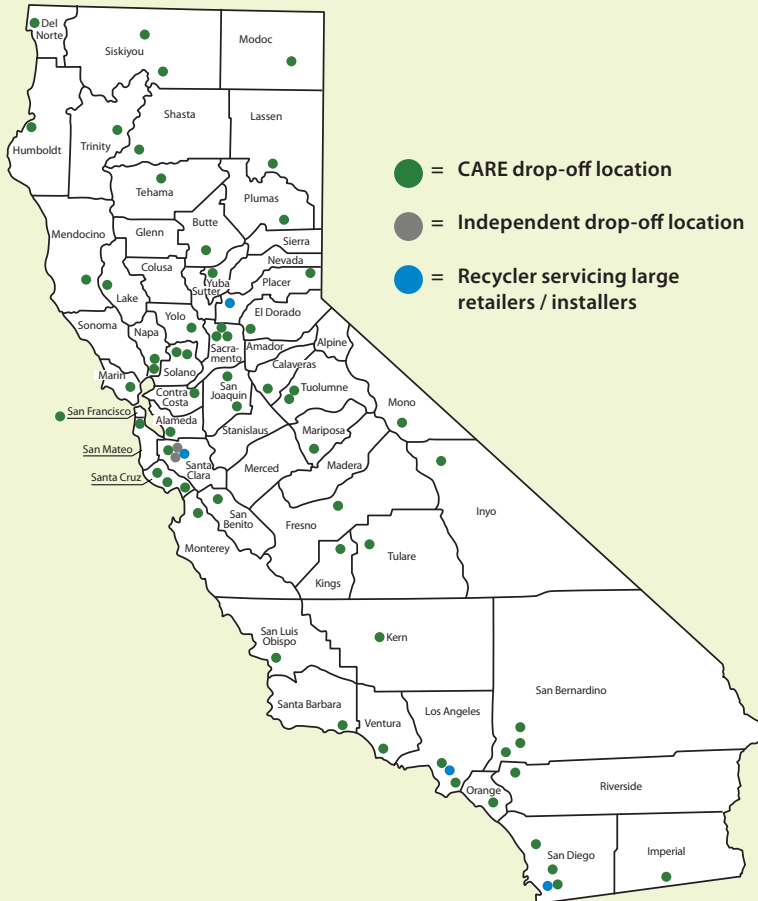

California Carpet Stewardship Program

Carpet Recycling Drop-Off Locations / Lugares donde llevar alfombras para reciclar

California Carpet Stewardship Program

An initiative of CARE: Carpet America Recovery Effort

Carpet America Recovery Effort (CARE)

is building a network of drop-off locations to recycle used carpet in California, including sites serviced by CARE as well as independent sites. For most up-to-date listings visit www.CarpetRecovery.org/CA.

Carpet America Recovery Effort (CARE) está formando una red de lugares donde se puedan dejar alfombras para reciclar, ya sea en lugares atendidos por CARE así como en participantes independientes. Para ver la lista más actualizada de lugares, visite www.CarpetRecovery.org/CA.

Drop-Off Locations by County

Before you visit: Contact drop-off location to confirm participation, business hours, types of carpet accepted and identification required.

Antes de su visita: Comuníquese con el lugar donde llevaría las alfombras para confirmar que participan, el horario de atención al público, los tipos de alfombra que aceptan, así como la identificación que requieren.

CALAVERAS COUNTY

Rock Creek Solid Waste Facility & Landfill
12021 Hunt Road
Milton, CA 95684
209-754-6403

INYO COUNTY

Bishop-Sunland Landfill
110 Sunland Indian Reservation Road
Bishop, CA 93514
760-872-4126

CONTRA COSTA COUNTY

Contra Costa Waste Service
1300 Loveridge Road
Pittsburg, CA 94565
925-473-0180

KERN COUNTY

Bena Sanitary Landfill
2951 Neumarkel Road
Bakersfield, CA 93307
661-862-8900

DEL NORTE COUNTY

Del Norte County Transfer Station
1700 State Street
Crescent City, CA 95531
707-465-1100

KINGS COUNTY

Robinson's Interiors
230 N. 11th Avenue
Hanford, CA 93230
559-582-2610

EL DORADO COUNTY

El Dorado Disposal/Waste Connections
4100 Throwita Way
Placerville, CA 95667
530-295-2808

LAKE COUNTY

Lake County Waste Solutions
230 Soda Bay Road
Lakeport, CA 95453
707-234-6412

FRESNO COUNTY

West Coast Waste
3077 S. Golden State
Frontage Road
Fresno, CA 93725
559-497-5320

LASSEN COUNTY

Zaengles Carpet One Floor & Home
2800 Main Street
Susanville, CA 96130
530-257-7788

HUMBOLDT COUNTY

Hawthorne Street Transfer Station
1059 West Hawthorne Street
Eureka, CA 95501
707-268-8680

LOS ANGELES COUNTY

American Reclamation
4560 Doran Street
Los Angeles, CA 90039
818-552-4068

IMPERIAL COUNTY

Imperial Landfill
104 E. Robinson Road
Imperial, CA 92251
760-353-1100

EDCO Recycling & Transfer Signal Hill
2755 California Avenue
Signal Hill, CA 90755
562-997-1122

ALAMEDA COUNTY
Fremont Recycling & Transfer
41149 Boyce Road
Fremont, CA 94538
510-252-0500

Hayward Transfer Station
3458 Enterprise Avenue
Hayward, CA 94545
510-606-1548

BUTTE COUNTY
Recology Butte
2720 South 5th Avenue
Oroville, CA 95965
530-342-4444

LA Fiber
4920 S Boyle Avenue
Vernon, CA 90058
323-277-0627